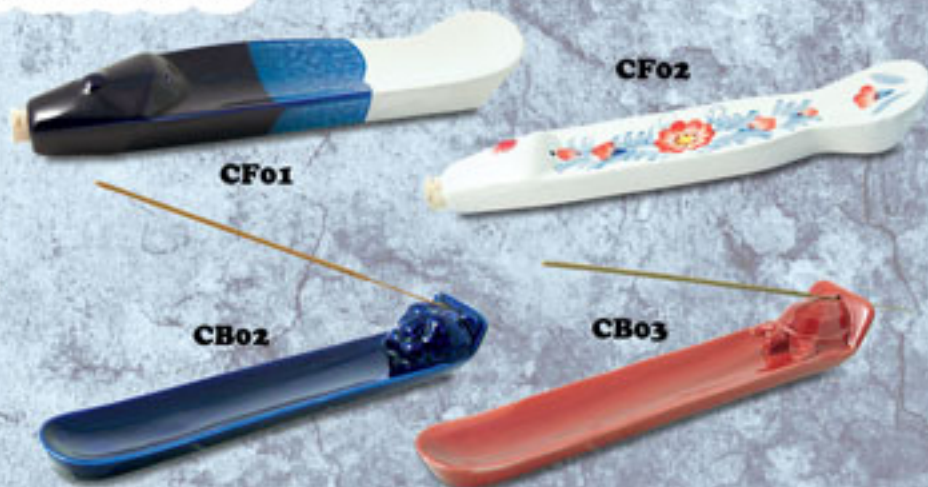

CB03 • Ceramic Turtle Burner

Assorted colors. (10.5" long) $4.00 each